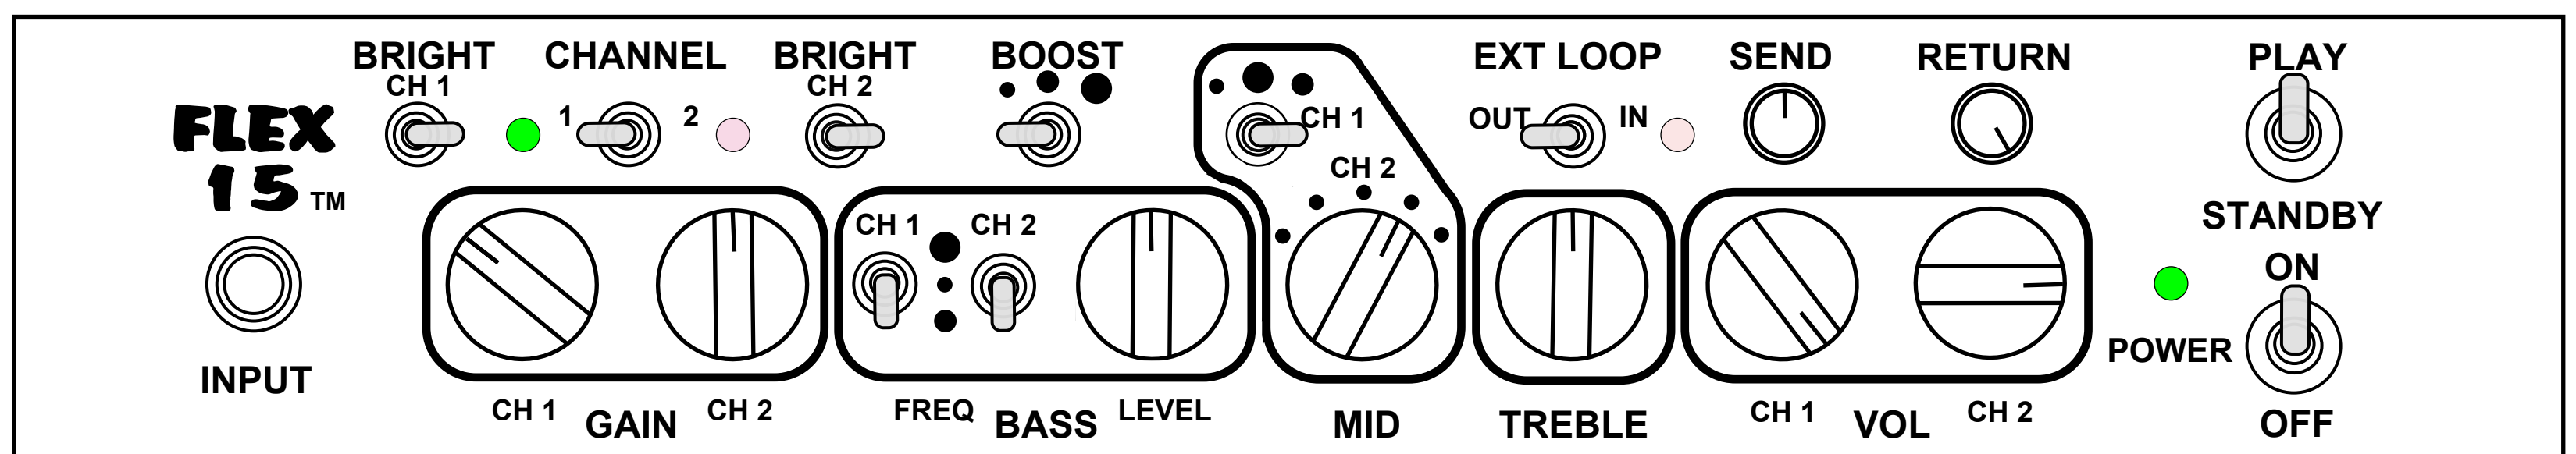

Sample Settings

Single Coil

CH1: Clean

CH2: Slight Overdrive

Single Coil

CH1: Moderate Overdrive

CH2: High Gain

Humbucker

CH1: Clean

CH2: Slight Overdrive

Humbucker

CH1: Moderate Overdrive

CH2: High Gain

Humbucker "Metal"

CH1: Moderate Overdrive

CH2: Metal