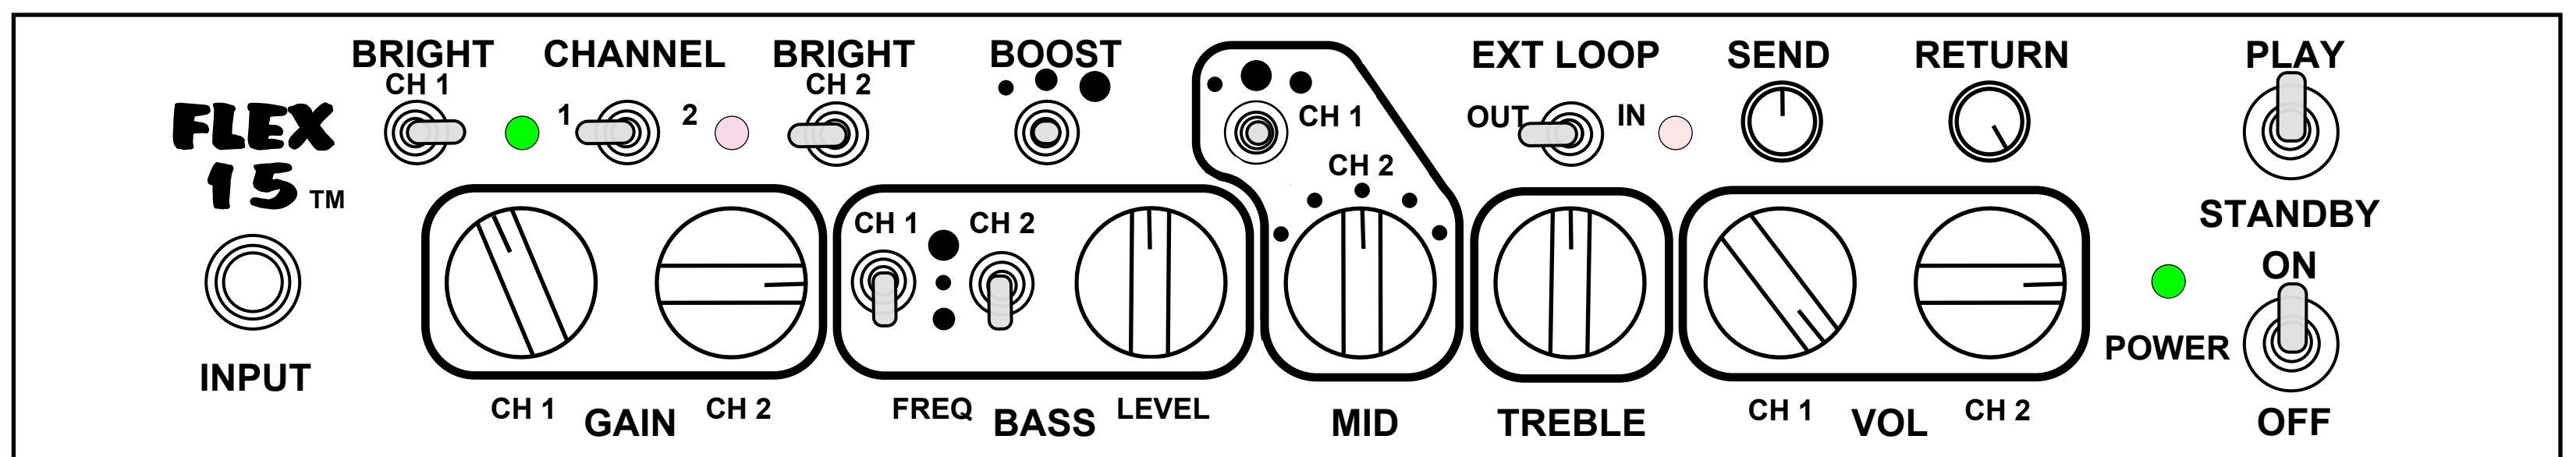

Sample Settings

Single Coil

CH1: Clean

CH2: Slight Overdrive

Single Coil

CH1: Moderate Overdrive

CH2: High Gain

Humbucker

CH1: Clean

CH2: Slight Overdrive

Humbucker

CH1: Moderate Overdrive

CH2: High Gain

Humbucker "Metal"

CH1: Moderate Overdrive

CH2: Metal