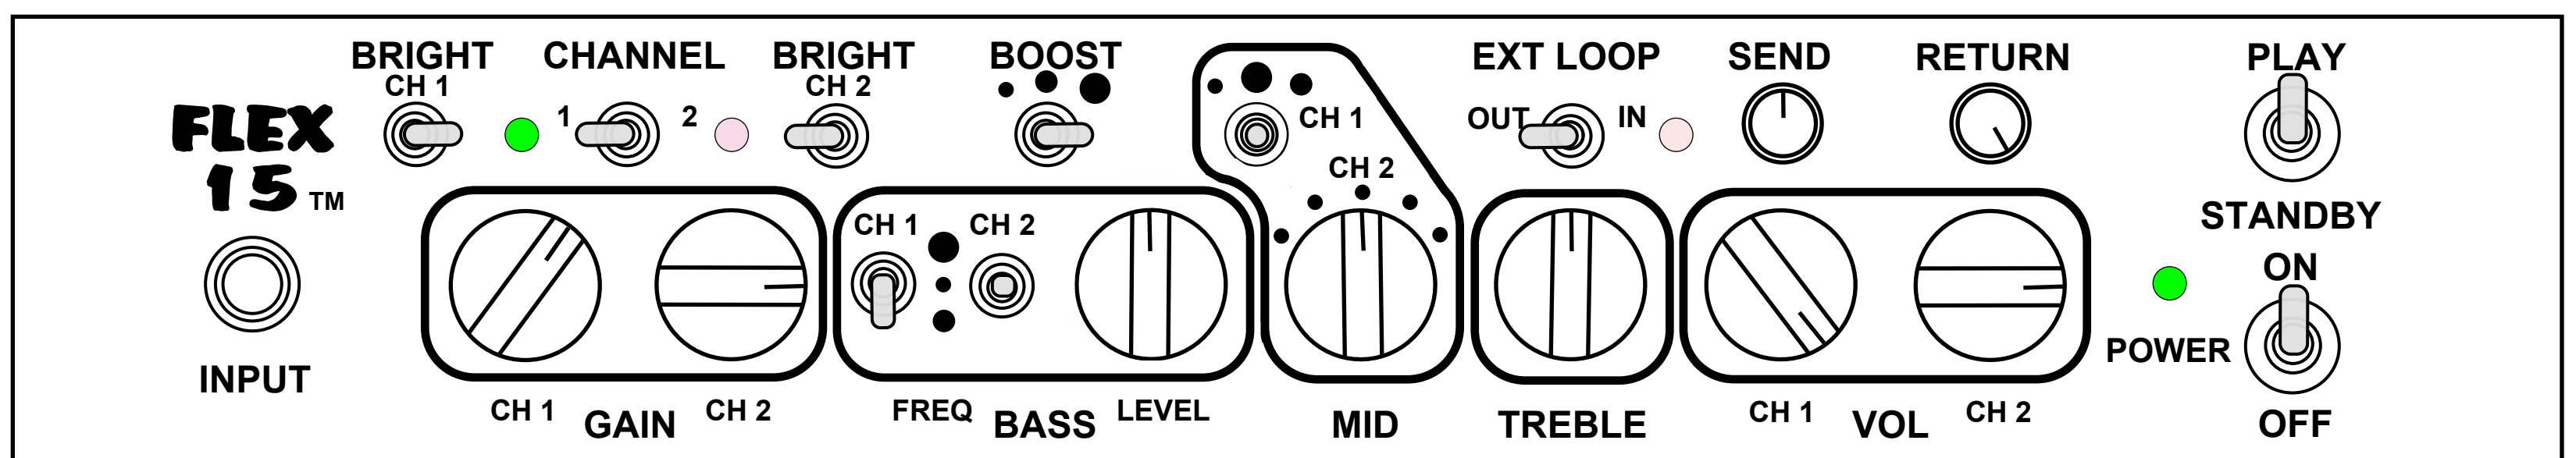

Sample Settings

Single Coil

CH1: Clean

CH2: Slight Overdrive

Single Coil

CH1: Moderate Overdrive

CH2: High Gain

Humbucker

CH1: Clean

CH2: Slight Overdrive

Humbucker

CH1: Moderate Overdrive

CH2: High Gain

Humbucker "Metal"

CH1: Moderate Overdrive

CH2: Metal